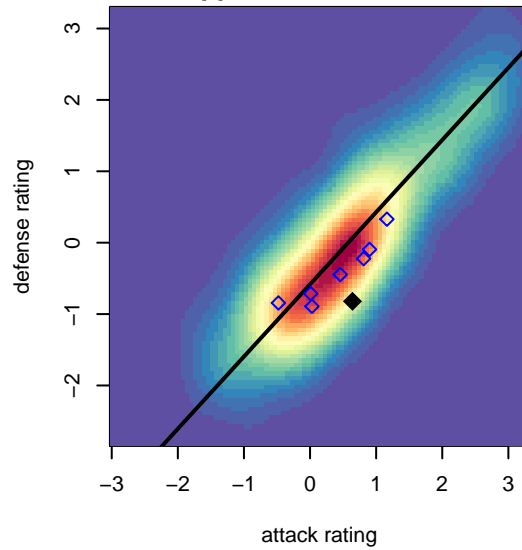

Table Rock SC Thunder B01

Table Rock SC
 , OR
 B01 total strength=775
 attack=1.9 defense=0.44

alt names used:
 Table Rock Thunder
 TRSC Thunder

Venues played:
 2014 Rogue Memorial BU12
 2014 Adidas Cup BU12-13

**attack and defense variance (black dot)
relative to other teams
and top 10 in region**

**attack and defense rating
relative to others at age
and all opponents in last 13 months**

**attack and defense rating
relative to others at age
and all opponents in last 13 months**

Performance relative to 13 month average

Performance relative to 13 month average

Distribution of opponents
 Red = Lose zone, Blue = Win zone, Green = Even
 Black line separates win/lose zones

lot. A=Neither has attack advantage, B=Opponent has both attack and defense advantage, C=Opponent has both attack and defense disadvantage, D=Both have