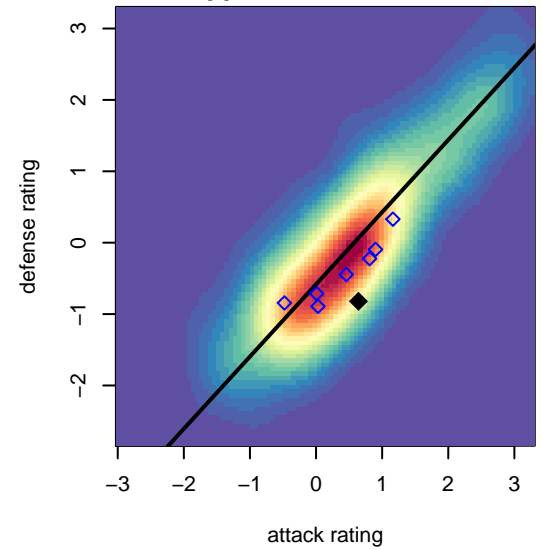

Table Rock SC Thunder B01

Table Rock SC
 , OR
 B01 total strength=775
 attack=1.9 defense=0.44

alt names used:
 Table Rock Thunder
 TRSC Thunder

Venues played:
 2014 Rogue Memorial BU12
 2014 Adidas Cup BU12-13

**attack and defense variance (black dot)
relative to other teams
and top 10 in region**

**attack and defense rating
relative to others at age
and all opponents in last 13 months**

**attack and defense rating
relative to others at age
and all opponents in last 13 months**

Performance relative to 13 month average

Performance relative to 13 month average

Distribution of opponents
 Red = Lose zone, Blue = Win zone, Green = Even
 Black line separates win/lose zones

lot. A=Neither has attack advantage, B=Opponent has both attack and defense advantage, C=Opponent has both attack and defense disadvantage, D=Both have