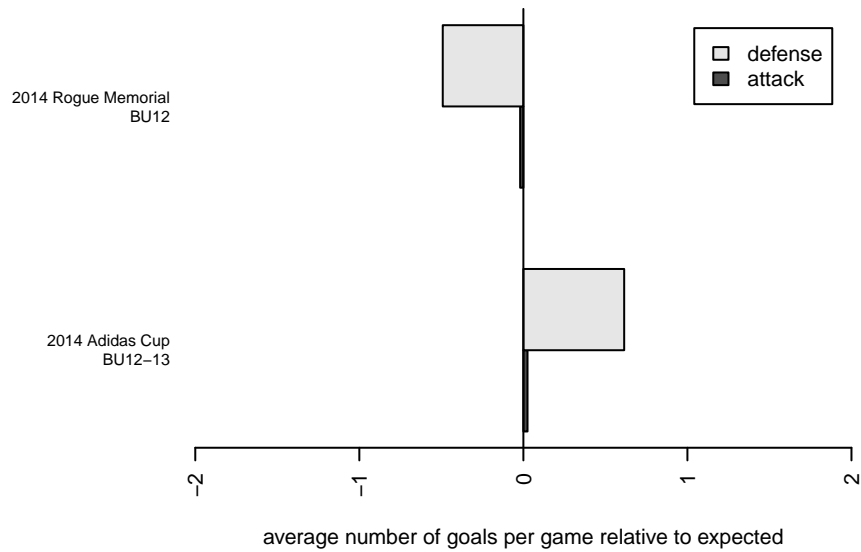

Table Rock SC Thunder B01

Table Rock SC
 , OR
 B01 total strength=775
 attack=1.9 defense=0.44

alt names used:
 Table Rock Thunder
 TRSC Thunder

Venues played:
 2014 Rogue Memorial BU12
 2014 Adidas Cup BU12-13

**attack and defense variance (black dot)
relative to other teams
and top 10 in region**

**attack and defense rating
relative to others at age
and all opponents in last 13 months**

**attack and defense rating
relative to others at age
and all opponents in last 13 months**

Performance relative to 13 month average

Performance relative to 13 month average

Distribution of opponents
 Red = Lose zone, Blue = Win zone, Green = Even
 Black line separates win/lose zones

lot. A=Neither has attack advantage, B=Opponent has both attack and defense advantage, C=Opponent has both attack and defense disadvantage, D=Both have