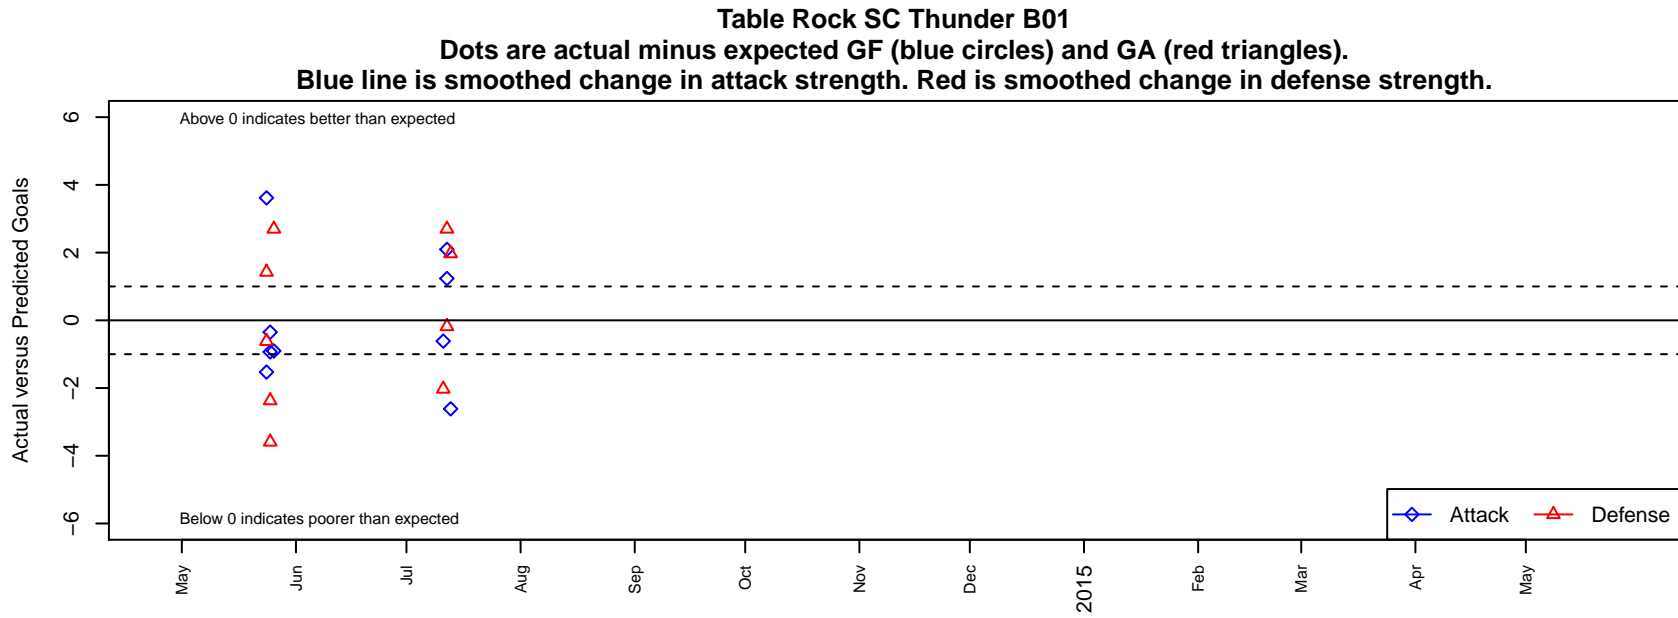

Table Rock SC Thunder B01

Table Rock SC
 , OR
 B01 total strength=775
 attack=1.9 defense=0.44

alt names used:
 Table Rock Thunder
 TRSC Thunder

Venues played:
 2014 Rogue Memorial BU12
 2014 Adidas Cup BU12-13

**attack and defense variance (black dot)
relative to other teams
and top 10 in region**

**attack and defense rating
relative to others at age
and all opponents in last 13 months**

**attack and defense rating
relative to others at age
and all opponents in last 13 months**

Performance relative to 13 month average

Performance relative to 13 month average

Distribution of opponents
 Red = Lose zone, Blue = Win zone, Green = Even
 Black line separates win/lose zones

lot. A=Neither has attack advantage, B=Opponent has both attack and defense advantage, C=Opponent has both attack and defense disadvantage, D=Both have