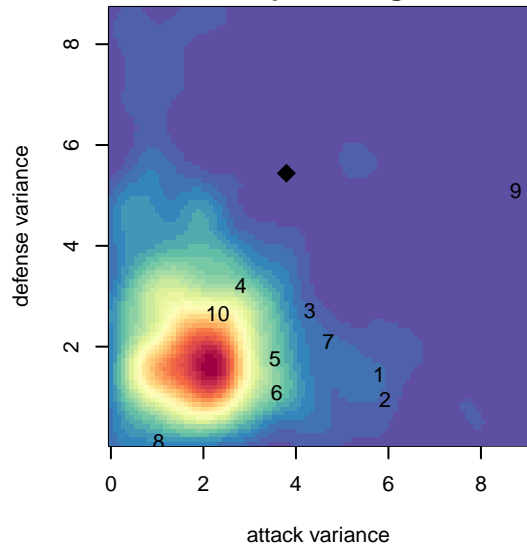

Table Rock SC Thunder B01

Table Rock SC
 , OR
 B01 total strength=775
 attack=1.9 defense=0.44

alt names used:
 Table Rock Thunder
 TRSC Thunder

Venues played:
 2014 Rogue Memorial BU12
 2014 Adidas Cup BU12-13

**attack and defense variance (black dot)
relative to other teams
and top 10 in region**

**attack and defense rating
relative to others at age
and all opponents in last 13 months**

**attack and defense rating
relative to others at age
and all opponents in last 13 months**

Performance relative to 13 month average

Performance relative to 13 month average

Distribution of opponents
 Red = Lose zone, Blue = Win zone, Green = Even
 Black line separates win/lose zones

lot. A=Neither has attack advantage, B=Opponent has both attack and defense advantage, C=Opponent has both attack and defense disadvantage, D=Both have