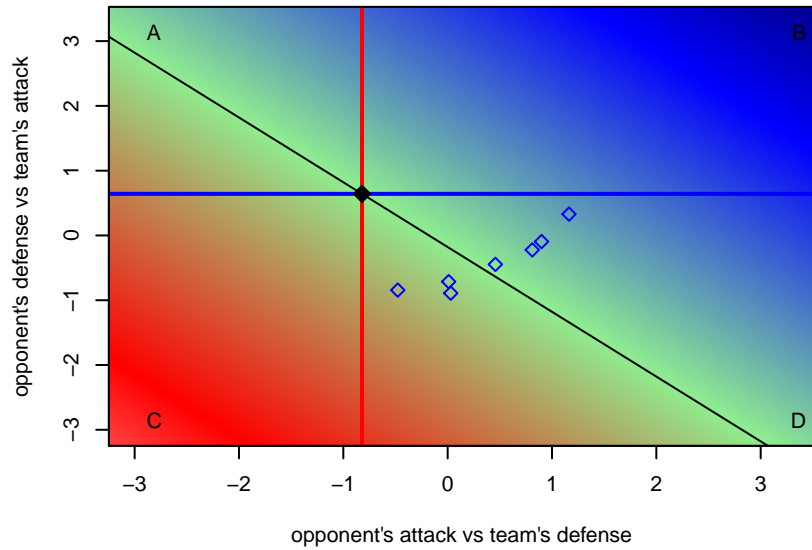

Table Rock SC Thunder B01

Table Rock SC
 , OR
 B01 total strength=775
 attack=1.9 defense=0.44

alt names used:
 Table Rock Thunder
 TRSC Thunder

Venues played:
 2014 Rogue Memorial BU12
 2014 Adidas Cup BU12-13

**attack and defense variance (black dot)
relative to other teams
and top 10 in region**

**attack and defense rating
relative to others at age
and all opponents in last 13 months**

**attack and defense rating
relative to others at age
and all opponents in last 13 months**

Performance relative to 13 month average

Performance relative to 13 month average

Distribution of opponents
 Red = Lose zone, Blue = Win zone, Green = Even
 Black line separates win/lose zones

lot. A=Neither has attack advantage, B=Opponent has both attack and defense advantage, C=Opponent has both attack and defense disadvantage, D=Both have